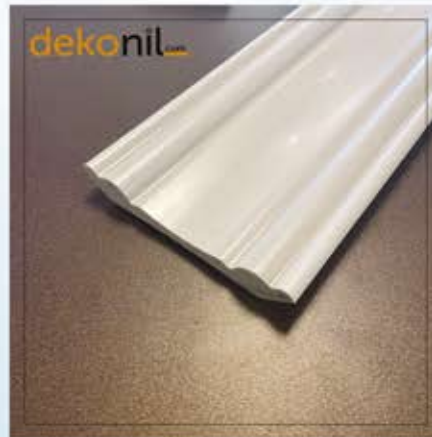

DE115-D2
11cm Boyanabilir Kartonpiyer
(110*20*2400mm)

PLASTER BOARD