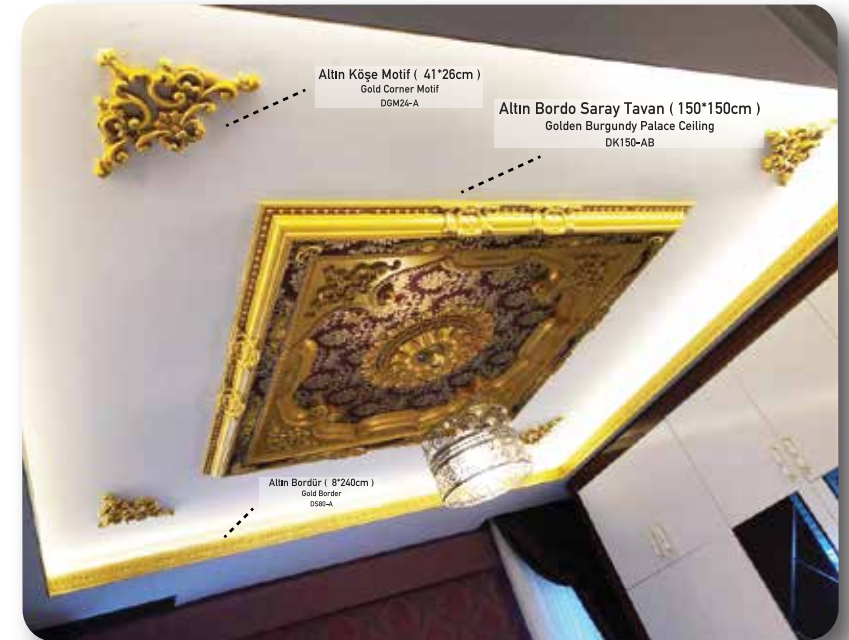

Dekonil Gold Leaf

Palace Ceiling Square Hubs

We have gold,burgundy and emerald ceilings in this series.

The outer mold is the same color, only inside wallpapers are changing.