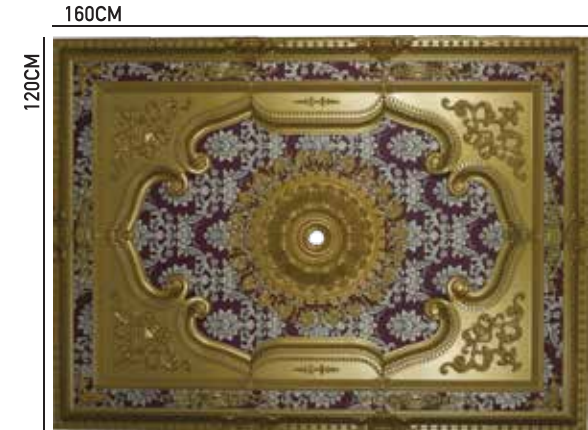

DS20-E
Decorative wood profile with a scalloped edge.

DS20-P
Decorative wood profile with a scalloped edge.

DS20-G
Decorative wood profile with a scalloped edge.

DD140200-AB(140x200cm)

DD120160-AB(120x160cm)